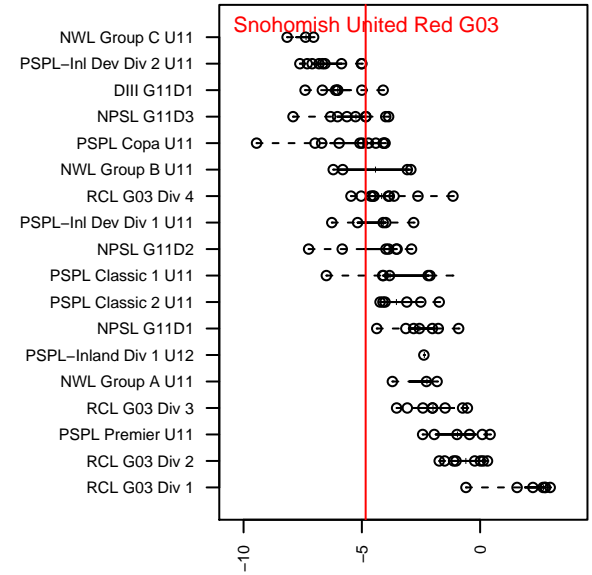

# Snohomish United Red G03

Snohomish Youth SC  
 Snohomish, WA  
 G03 total strength=252  
 attack=0.18 defense=0.12  
 fall league = NPSL G11D3  
 spr league = Spr NPSL G11D2  
 notes= Rivera 2014

alt names used:  
 SNOHOMISH UNITED G03 RED RIVERA (WA  
 SNOHOMISH UNITED GU11 RED RIVERA (U  
 Snohomish United GU11 Red Rivera  
 Snohomish United GU11 Red Rivera  
 Snohomish United Red [G03]

Venues played:  
 2014 Kent Cornucopia Cup U11 Gold U11  
 2014 Strawberry Classic GU11  
 2014 Bigfoot Silver U11  
 2014 NPSL G11D3  
 2014 Spr NPSL G11D2

**Snohomish United Red G03**  
 Dots are actual minus expected GF (blue circles) and GA (red triangles).  
 Blue line is smoothed change in attack strength. Red is smoothed change in defense strength.

**attack and defense variance (black dot)  
relative to other teams  
and top 10 in region**

**attack and defense rating  
relative to others at age  
and all opponents in last 13 months**

**Performance relative to 13 month average**