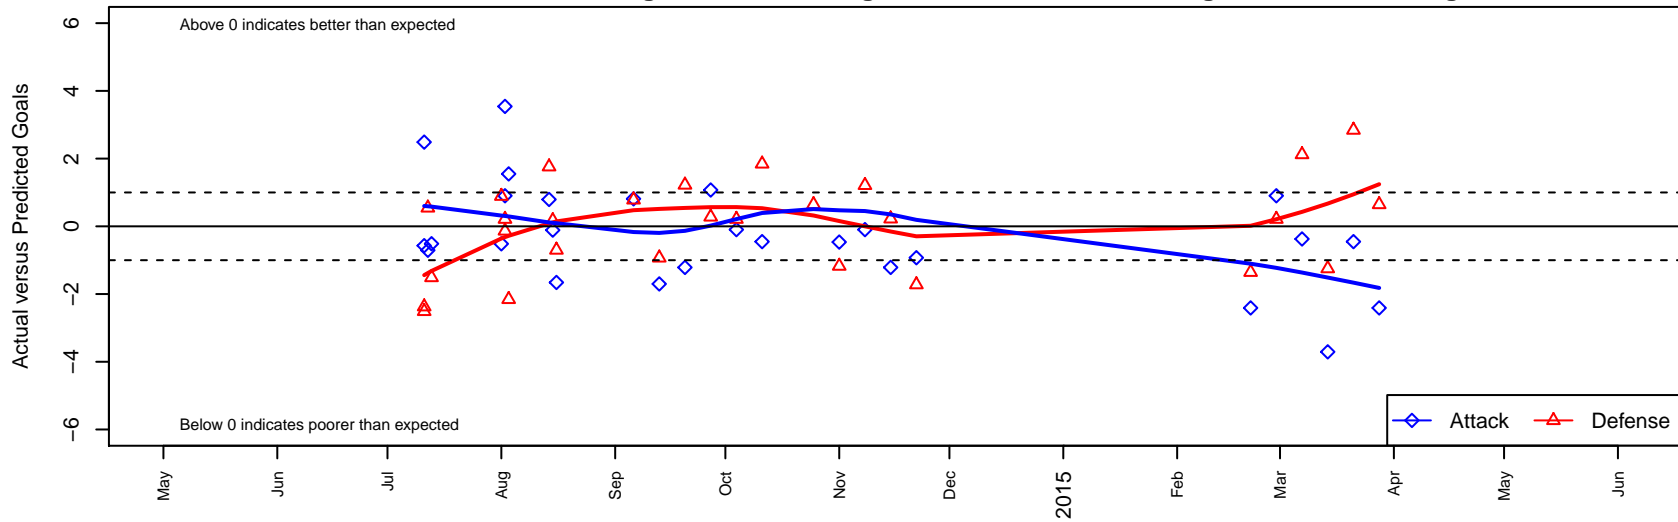

# Snohomish United Red G03

Snohomish Youth SC  
 Snohomish, WA  
 G03 total strength=252  
 attack=0.18 defense=0.12  
 fall league = NPSL G11D3  
 spr league = Spr NPSL G11D2  
 notes= Rivera 2014

alt names used:  
 SNOHOMISH UNITED G03 RED RIVERA (WA  
 SNOHOMISH UNITED GU11 RED RIVERA (U  
 Snohomish United GU11 Red Rivera  
 Snohomish United GU11 Red Rivera  
 Snohomish United Red [G03]

Venues played:  
 2014 Kent Cornucopia Cup U11 Gold U11  
 2014 Strawberry Classic GU11  
 2014 Bigfoot Silver U11  
 2014 NPSL G11D3  
 2014 Spr NPSL G11D2

**Snohomish United Red G03**  
 Dots are actual minus expected GF (blue circles) and GA (red triangles).  
 Blue line is smoothed change in attack strength. Red is smoothed change in defense strength.

**attack and defense variance (black dot)  
relative to other teams  
and top 10 in region**

**attack and defense rating  
relative to others at age  
and all opponents in last 13 months**

**Performance relative to 13 month average**